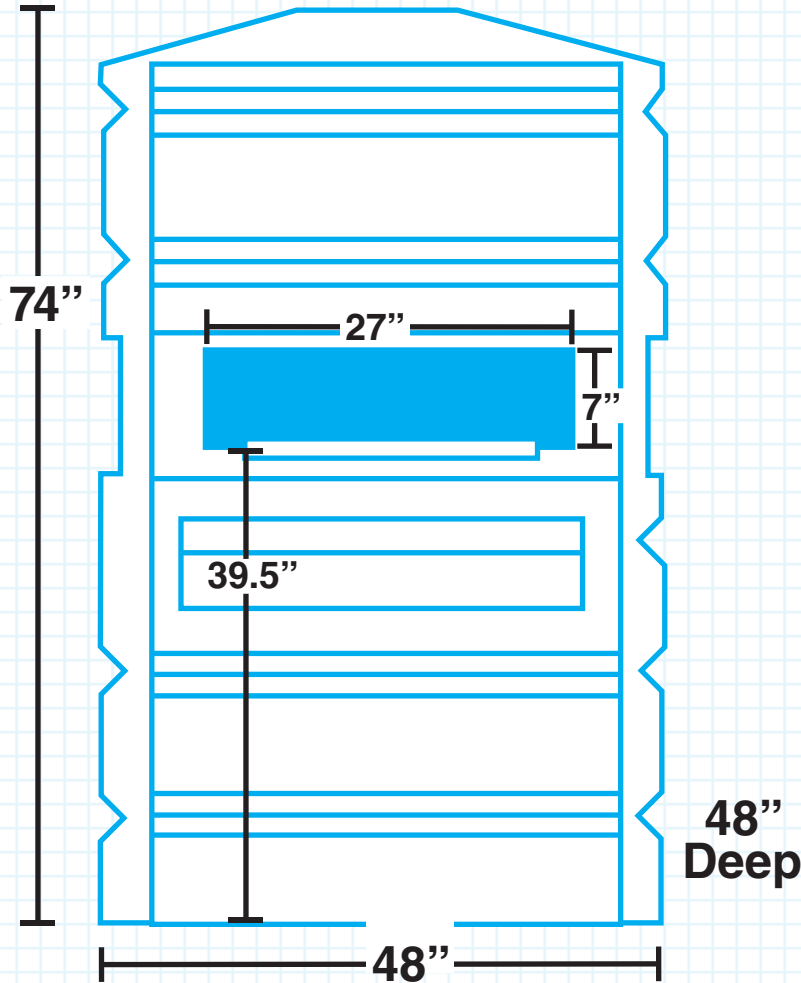

The Pioneer in Solid Blind Technology

SC-1 Condo