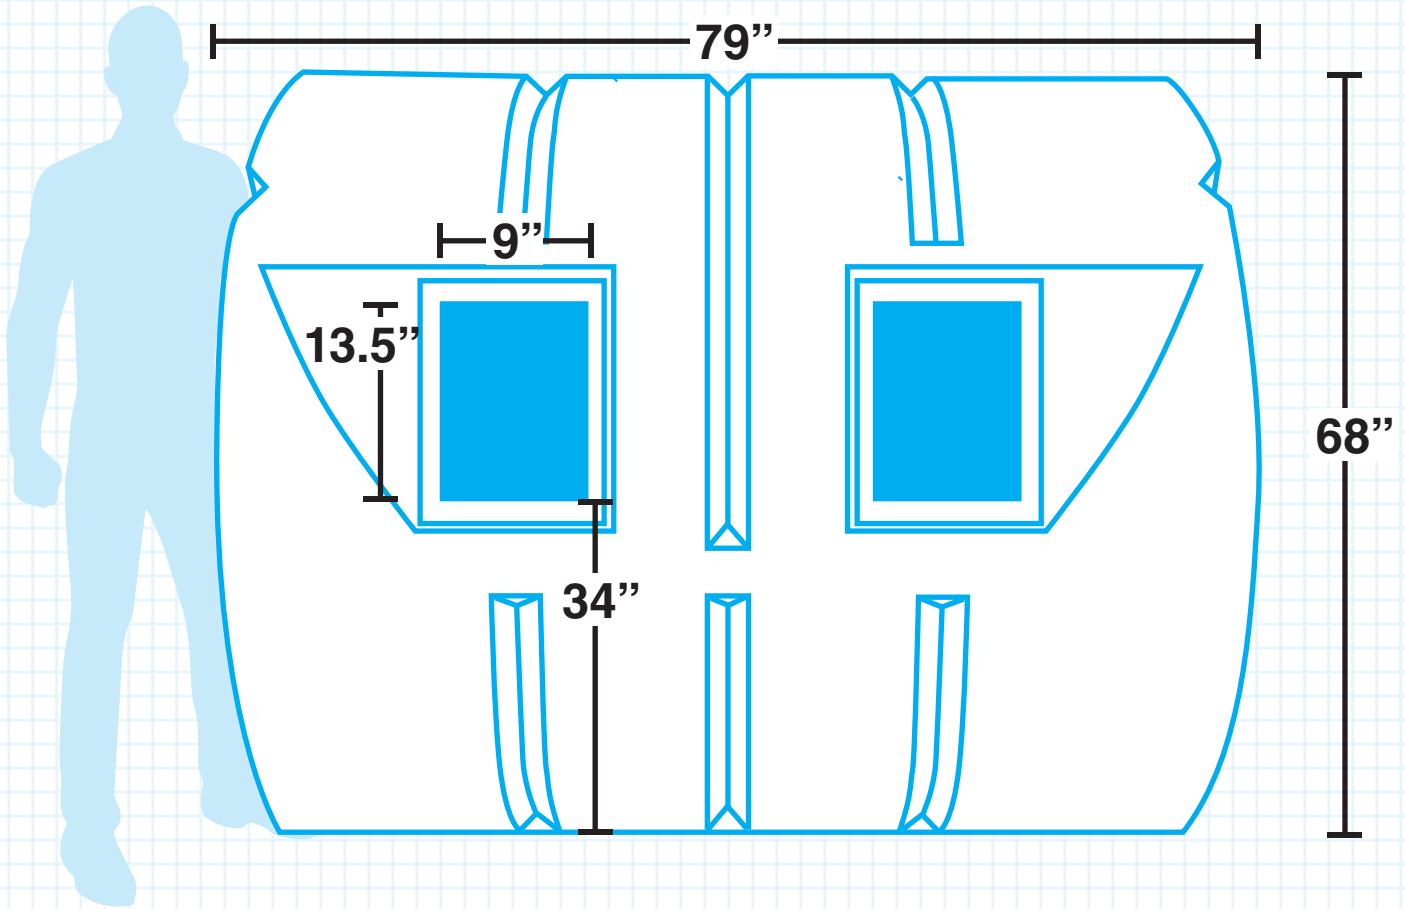

# Bale Condo

Door: 22"x46"  
Door Window: 14"x8"

*The Pioneer in Solid Blind Technology*