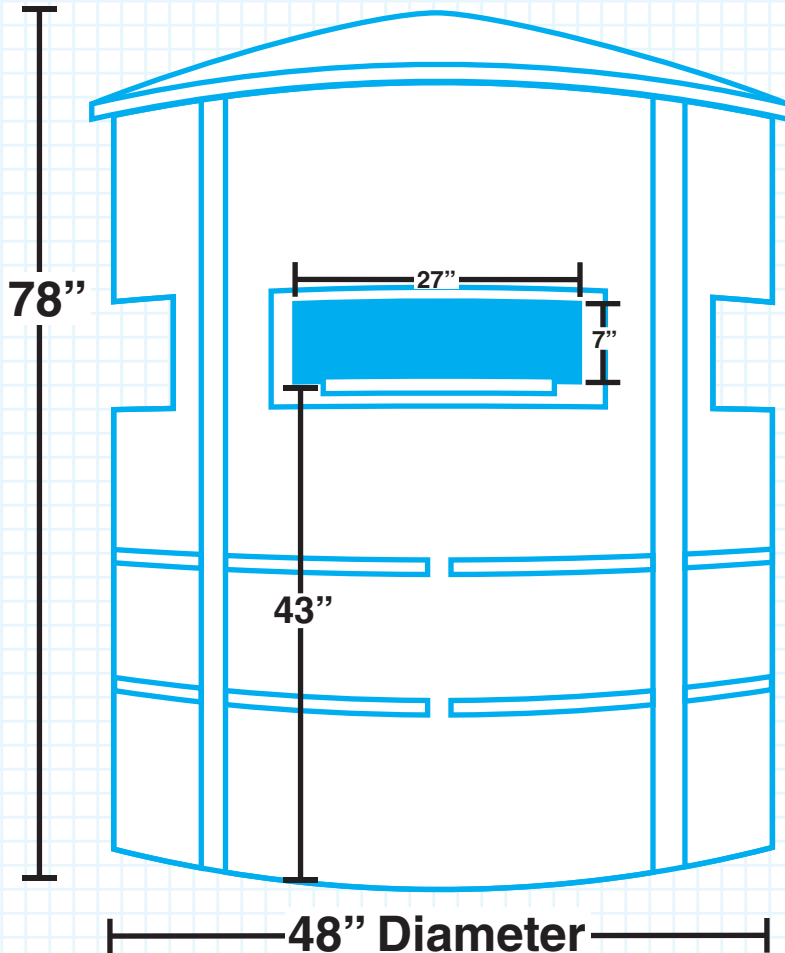

The Pioneer in Solid Blind Technology

SC-3 Condo