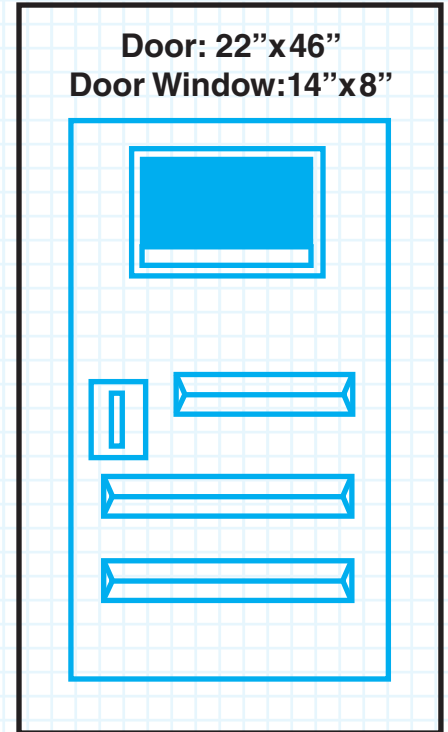

The Pioneer in Solid Blind Technology

SC-3 Condo