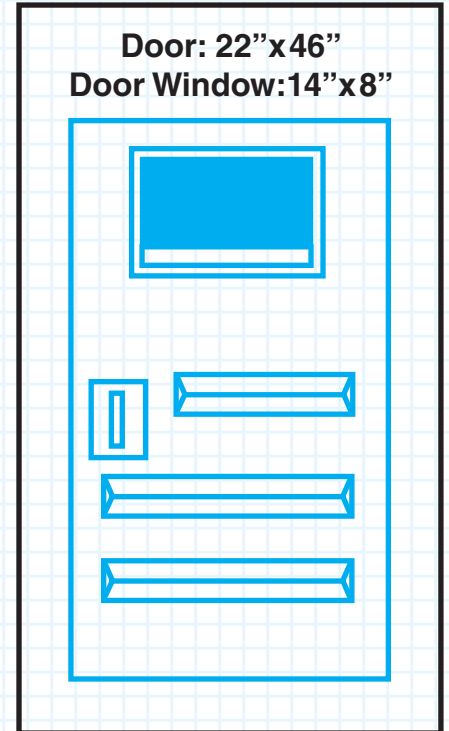

The Pioneer in Solid Blind Technology

Ridgeline