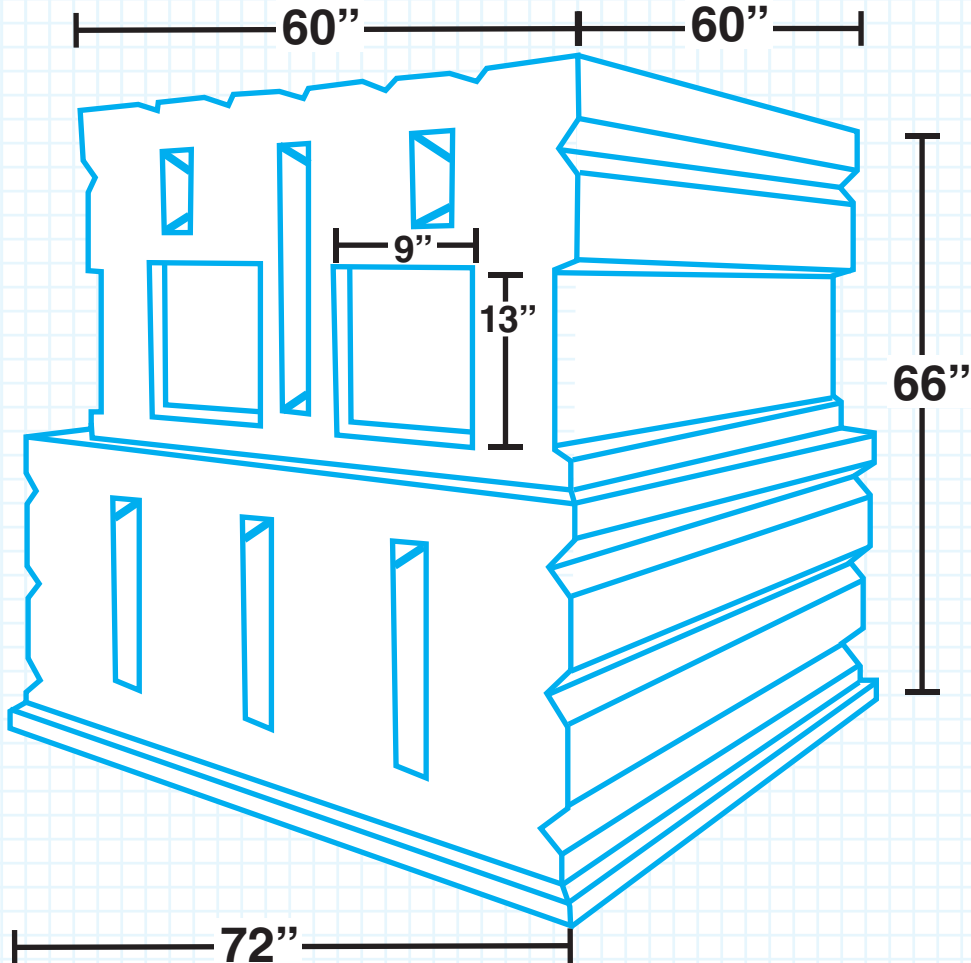

**Sportsman's
Condo**

The Pioneer in Solid Blind Technology

ATC Blind