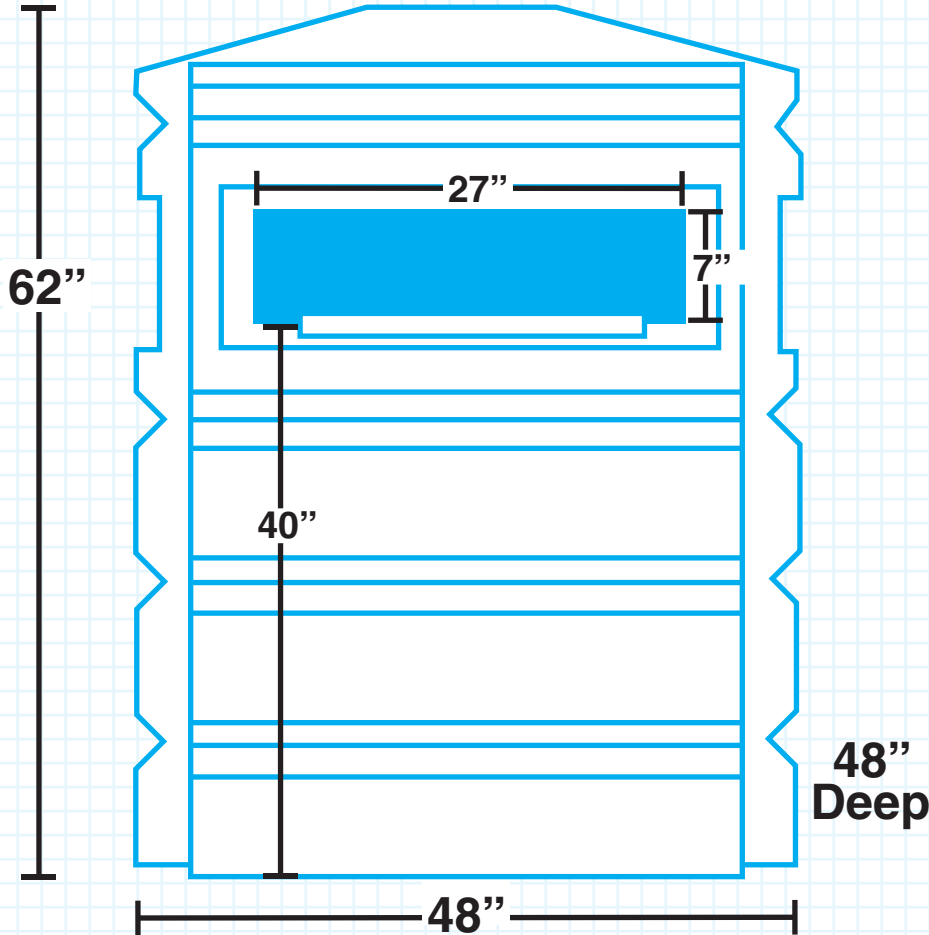

The Pioneer in Solid Blind Technology

Ridgeline