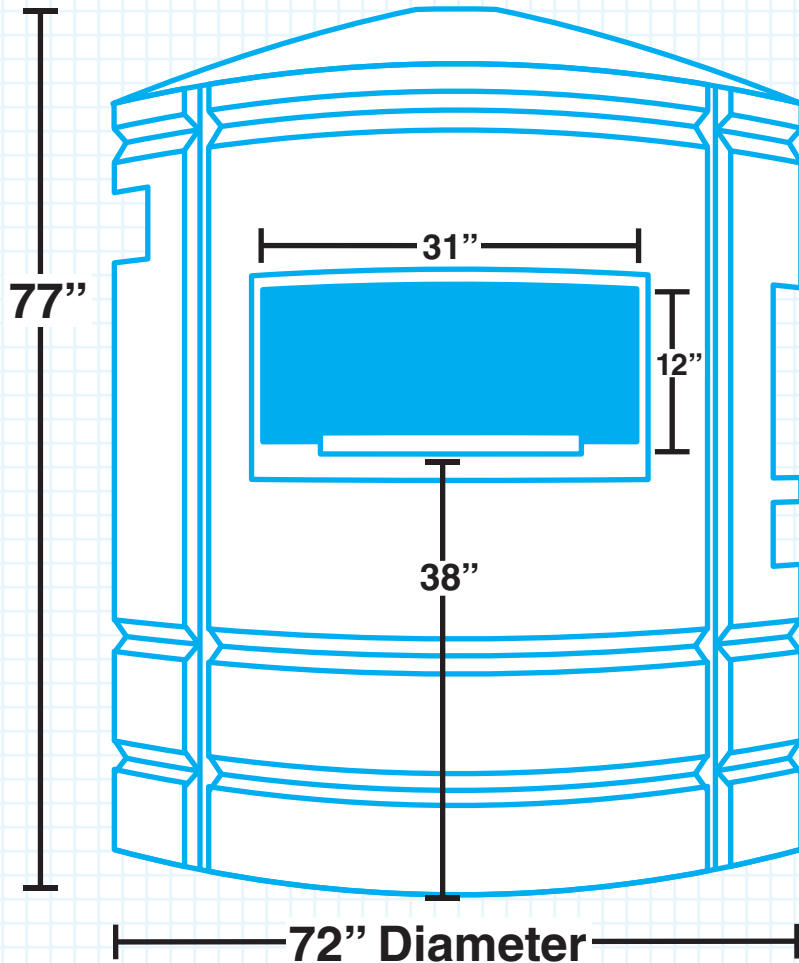

The Pioneer in Solid Blind Technology

Crossbow Condo