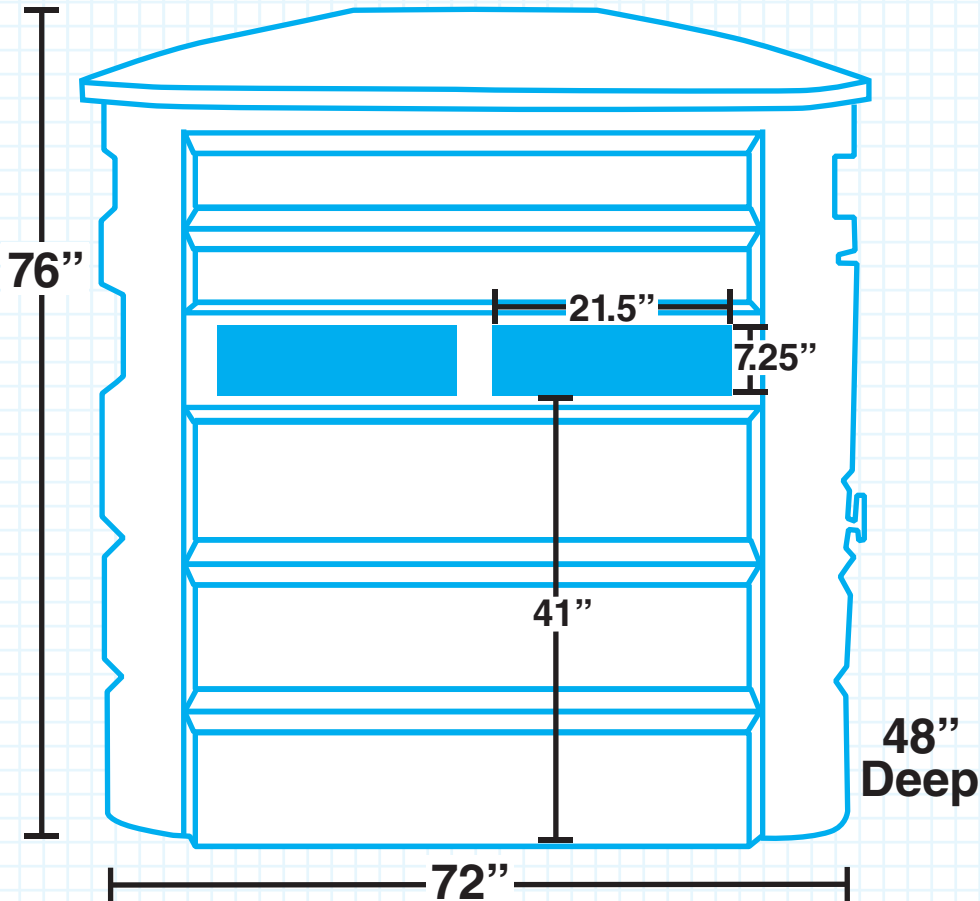

The Pioneer in Solid Blind Technology

SC-2 Condo