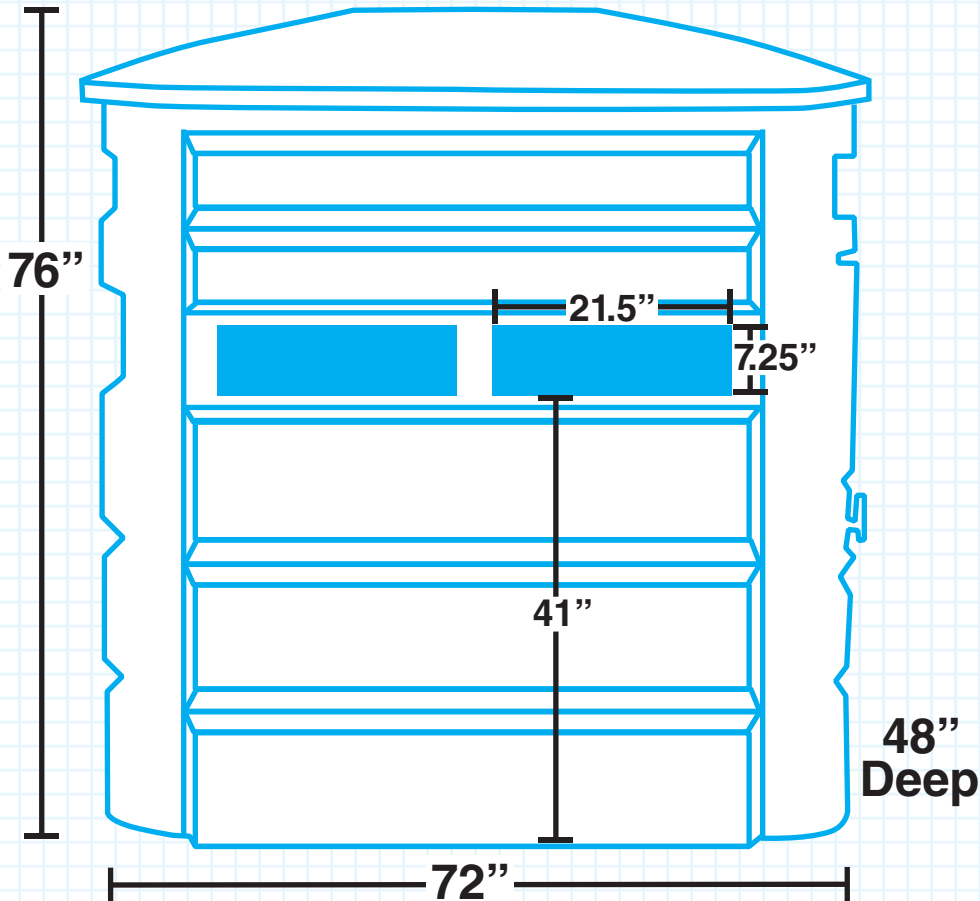

The Pioneer in Solid Blind Technology

Pro Hunter